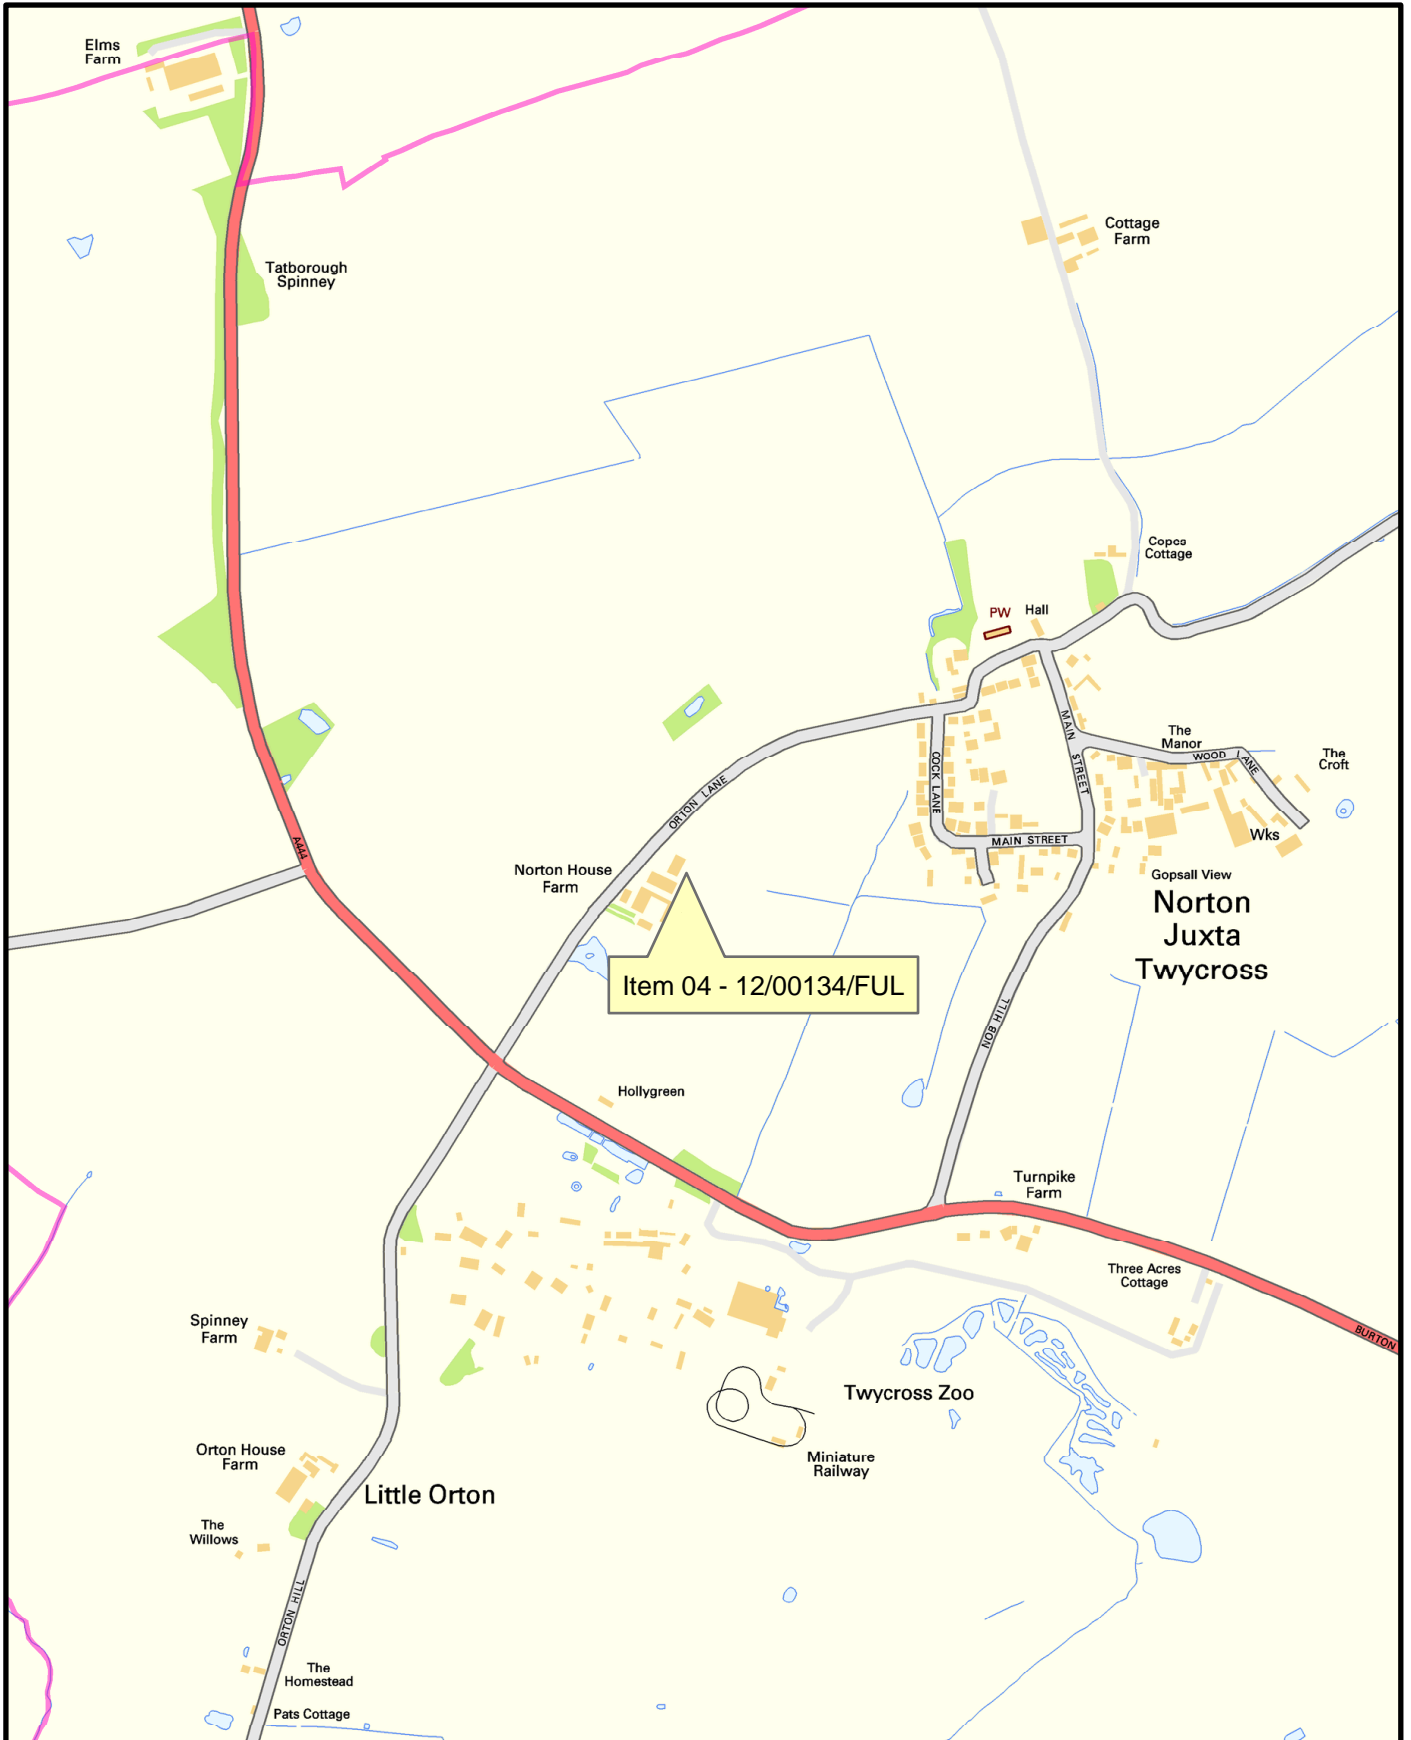

Location of planning applications

2

Legend

 Parish Boundary

This map is based upon Ordnance Survey material with the permission of Ordnance Survey on behalf of the Controller of Her Majesty's Stationery Office © Crown copyright. Unauthorised reproduction infringes crown copyright and may lead to prosecution or civil proceedings. Hinckley & Bosworth Borough Council LA100018489 Published 2010